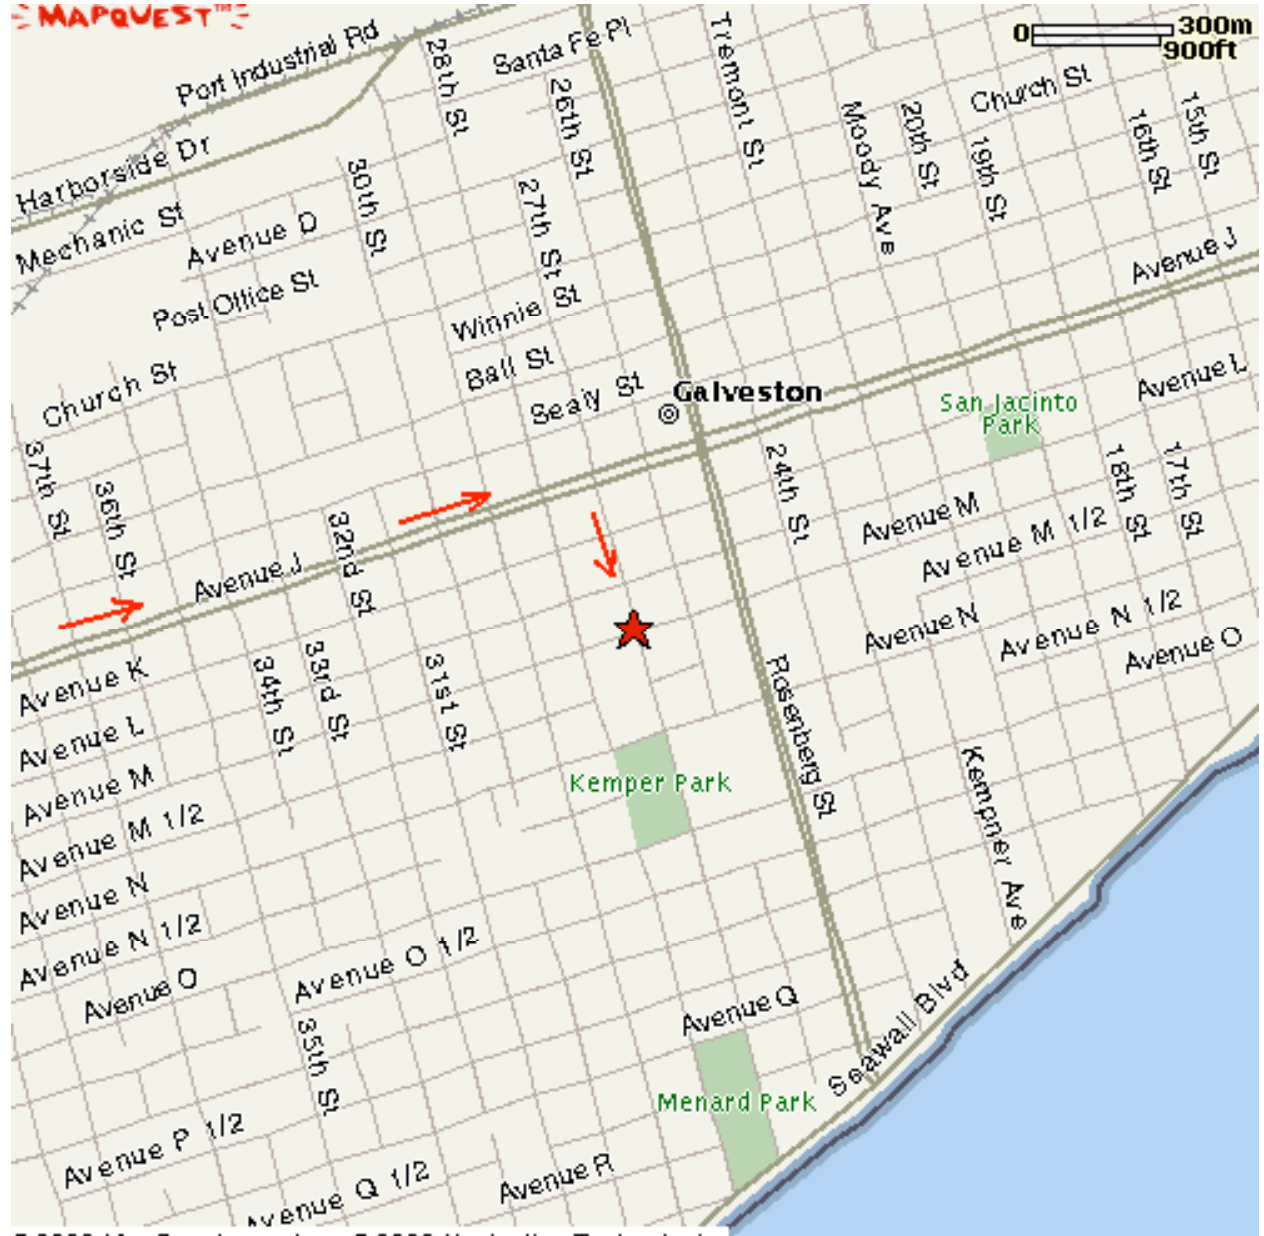

MAPQUEST

©2002 MapQuest.com, Inc.; ©2002 Navigation Technologies